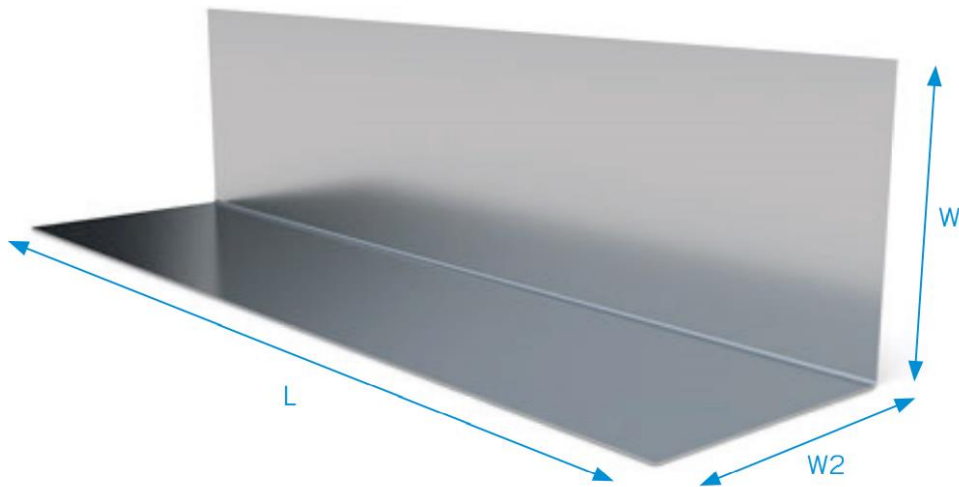

Miscellaneous Products

AS Aluminium Roof Soaker

BPC manufacture aluminium Roof Soakers, designed to protect against weather at the point where the roof meets a vertical face, such as a wall or chimney. Used in conjunction with flashings (or other roof coverings), which should overlay the soakers. Thickness 0.5mm.

Dimensions

Product code	Dimensions [mm]			Box Quantity
	L	W	W2	
AS/50100/150	150	50	100	25
AS/50100/180	180	50	100	25
AS/50100/300	300	50	100	25
AS/50100/340	340	50	100	25
AS/75100/150	150	75	100	25
AS/75100/180	180	75	100	25
AS/75100/300	300	75	100	25
AS/75100/340	340	75	100	25
AS/7575/150	150	75	75	25
AS/7575/180	180	75	75	25
AS/7575/300	300	75	75	25
AS/7575/340	340	75	75	25