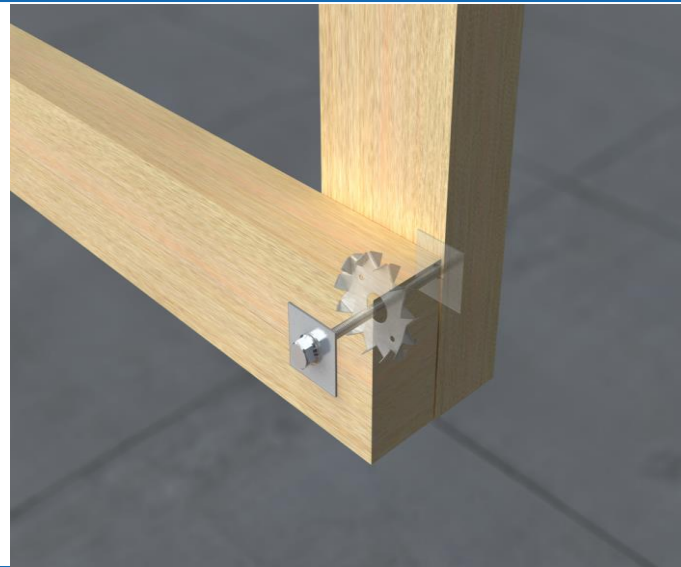

Timber Connectors

SPW Square Plate Washers

Available ex-stock in pre-galvanised finish. Thickness 2.3mm.
Non standard sizes and stainless steel available to order.

Dimensions

Product code	Dimensions [mm]			Box Quantity
	W	L	H	
SPW/50/10	50	50	M10	100
SPW/50/12	50	50	M12	100
SPW/50/20	50	50	M20	100