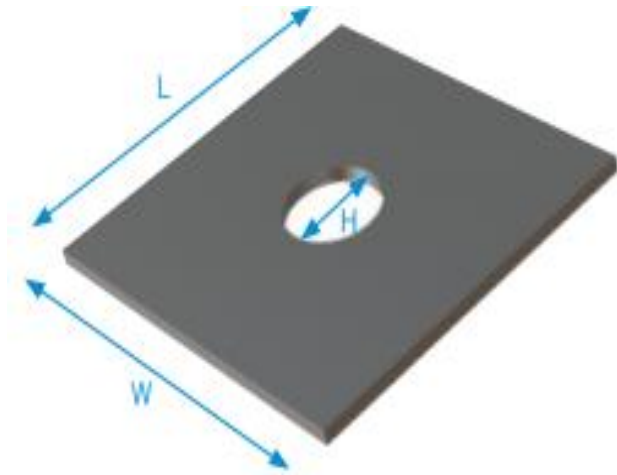

Timber Connectors

SPW Square Plate Washers

Available ex-stock in pre-galvanised finish. Thickness 2.3mm.
Non standard sizes and stainless steel available to order.

Dimensions

Product code	Dimensions [mm]			Box Quantity
	W	L	H	
SPW/50/10	50	50	M10	100
SPW/50/12	50	50	M12	100
SPW/50/20	50	50	M20	100