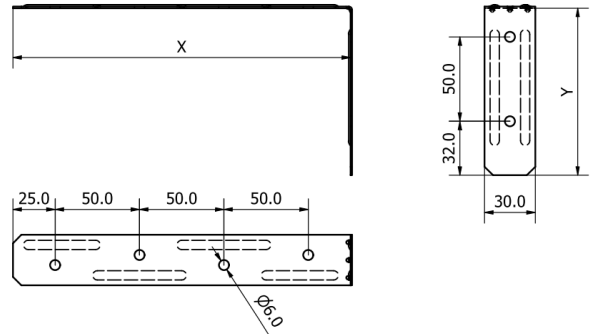

WBFS Window Board Fixing Strap

WBFS is a thin profile engineered window board fixing strap used to attach timber window boards to the internal face of a masonry wall and many other non-structural general fixing applications.

Product

WBFS Window Board Fixing Strap

Features:

- Thin profile
- Easy to use

Fixings:

- By building designer

Packaging:

- Box quantities see table

Dimensions

Product Details					
Product Code	Length X (mm)	Bend Y (mm)	6mm Diameter Hole	Total Length (mm)	Pack Size
WFBS	200	100	6	300	100

Note: Fixings to be specified by building designer.