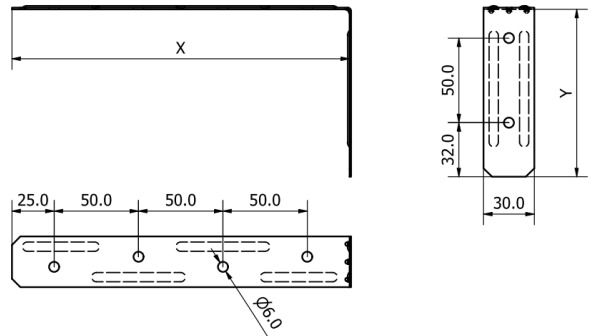

WBFS Window Board Fixing Strap

WBFS is a thin profile engineered window board fixing strap used to attach timber window boards to the internal face of a masonry wall and many other non-structural general fixing applications.

Product

WBFS Window Board Fixing Strap

Features:

- Thin profile
- Easy to use

Fixings:

- By building designer

Packaging:

- Box quantities see table

Dimensions

Product Details

Product Code	Length X (mm)	Bend Y (mm)	6mm Diameter Hole	Total Length (mm)	Pack Size
WFBS	200	100	6	300	100

Note: Fixings to be specified by building designer.